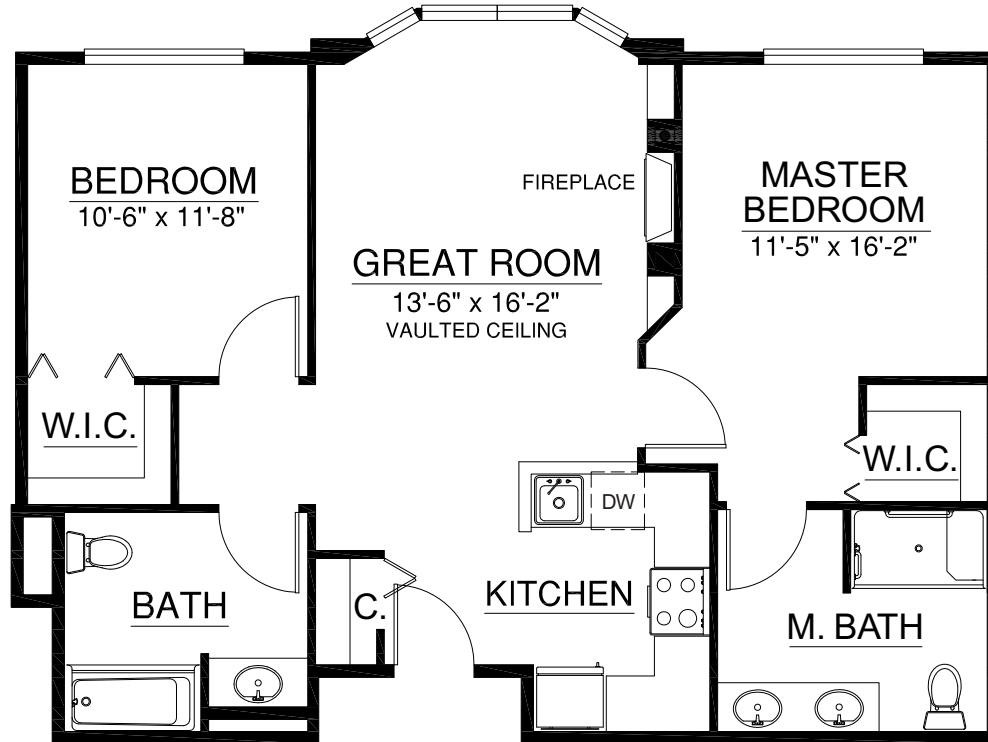

Waterford at All Saints

111 W 17th Street | Sioux Falls, SD 57104 | 605-335-1117 | 800-713-1117 | WaterfordSiouxFalls.com