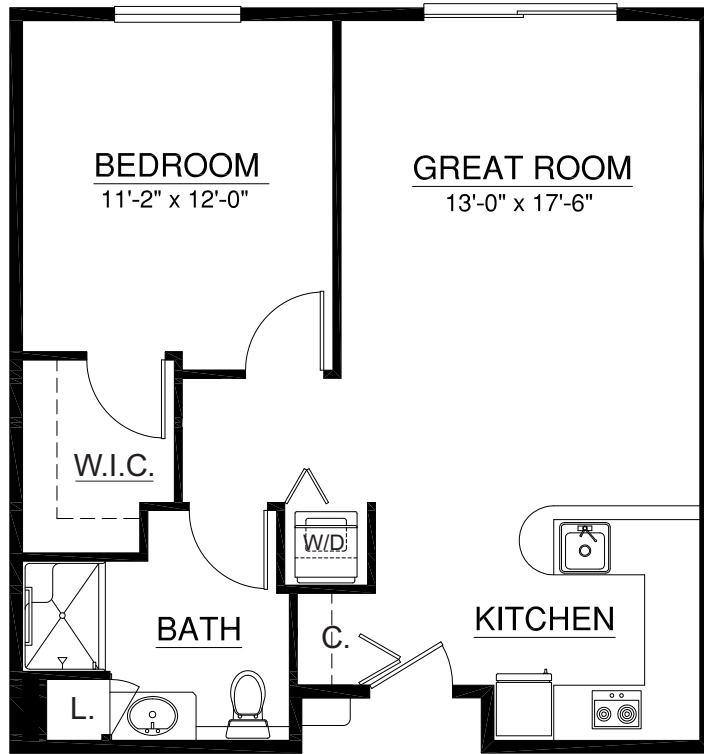

For illustration purposes only. Square footage, actual room sizes, and features may vary. See construction documents.

A Touchmark® community
Est. 1980

For illustration purposes only. Square footage, actual room sizes, and features may vary. See construction documents.

A Touchmark® community
Est. 1980

Homes

Retirement Community

Plan D-4, Home 342

933 sq. ft.

2 Bedroom | 2 Bath

For illustration purposes only. Square footage, actual room sizes, and features may vary. See construction documents.