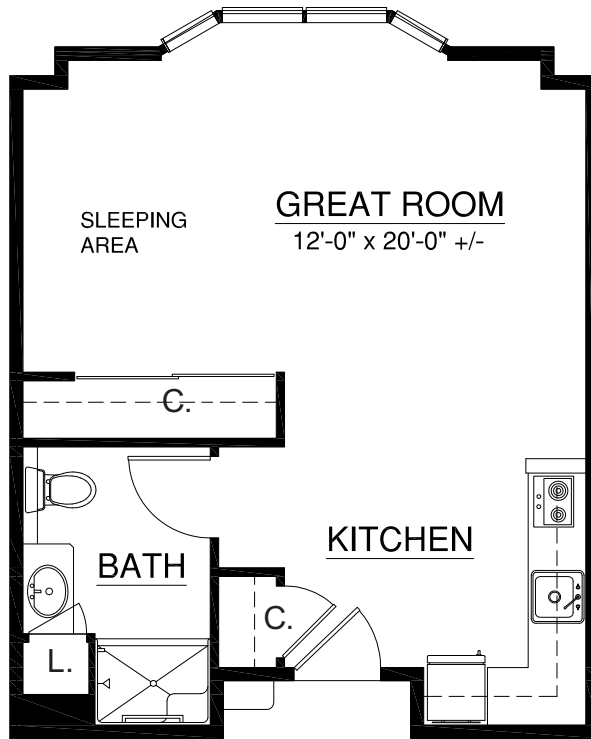

For illustration purposes only. Square footage, actual room sizes, and features may vary. See construction documents.

A Touchmark® community
Est. 1980

For illustration purposes only. Square footage, actual room sizes, and features may vary. See construction documents.

A Touchmark® community
Est. 1980

Homes

Retirement Community

Plan D-4, Home 342

933 sq. ft.

2 Bedroom | 2 Bath

For illustration purposes only. Square footage, actual room sizes, and features may vary. See construction documents.